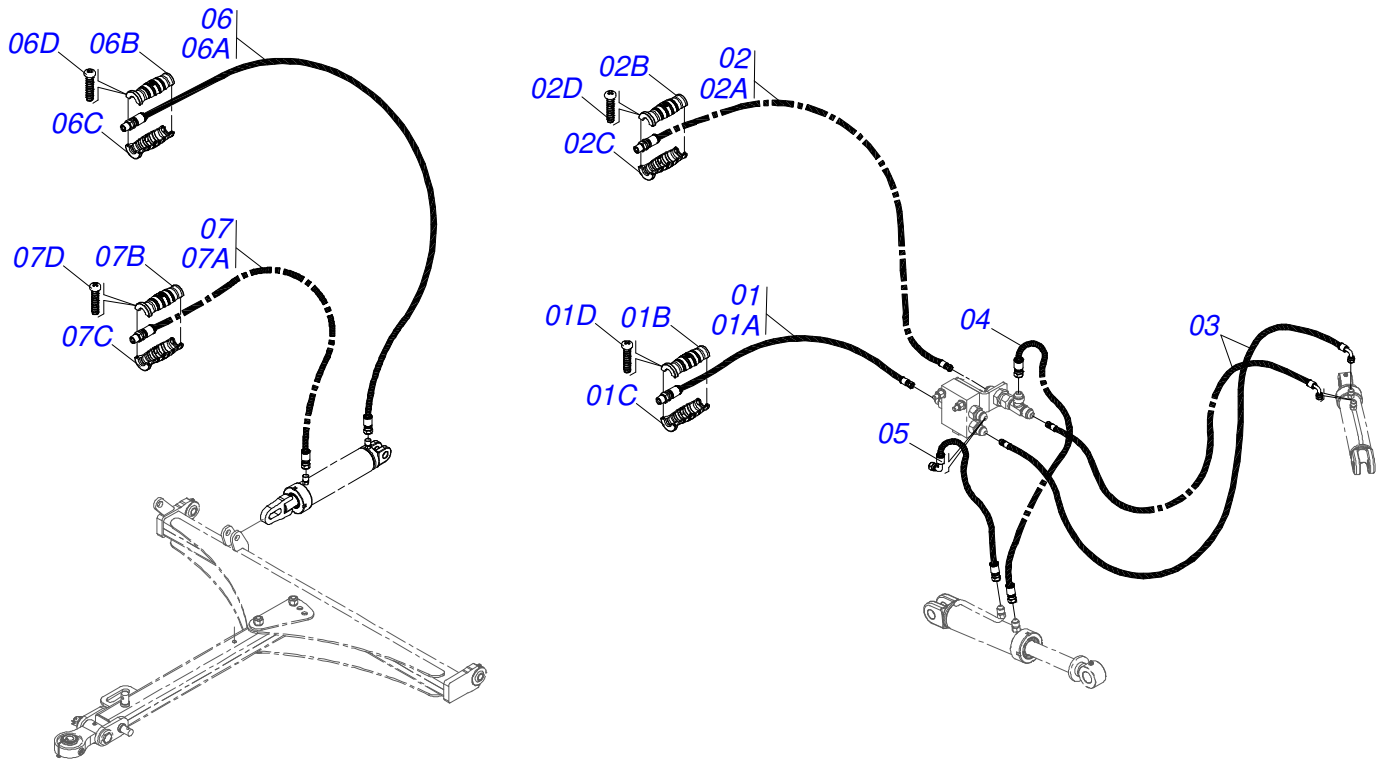

Item	Code	Description	See page	QT
01	0521053115	3/8" X 287" TR-TM HOSE		01
01A	0501082191	3/8 X 7300 TR-TM HOSE		01
01B	0503034495	HYDRAULIC HOSE GRIP (RED)		01
01C	0503034492	HYDRAULIC HOSE GRIP (BLACK)		01
01D	0503018952	PLASTIC BOLT		06
02	0521053116	3/8" X 287" TR-TM HOSE		01
02A	0501082191	3/8 X 7300 TR-TM HOSE		01
02B	0503034492	HYDRAULIC HOSE GRIP (BLACK)		01
02C	0503034494	HYDRAULIC HOSE GRIP (BLUE)		01
02D	0503018952	PLASTIC BOLT		06
03	0501080605	3/8" X 160" TR-TC HOSE ASSY		02
04	0501080460	3/8" X 23" TR-TR HOSE		01
05	0501080406	3/8" X 23" TR-TC HOSE		01
06	0531050513	HOSE 3/8 X 4500 TR-TM VERD / VERM		01
06A	0501080363	3/8" X 177" TR-TM HOSE ASSY		01
06B	0503034495	HYDRAULIC HOSE GRIP (RED)		01
06C	0503034497	HYDRAULIC HOSE GRIP (GREEN)		01
06D	0503018952	PLASTIC BOLT		06
07	0531050512	3/8 X 4500 TR-TM HOSE GREEN / BLUE		01
07A	0501080363	3/8" X 177" TR-TM HOSE ASSY		01
07B	0503034494	HYDRAULIC HOSE GRIP (BLUE)		01
07C	0503034497	HYDRAULIC HOSE GRIP (GREEN)		01
07D	0503018952	PLASTIC BOLT		06