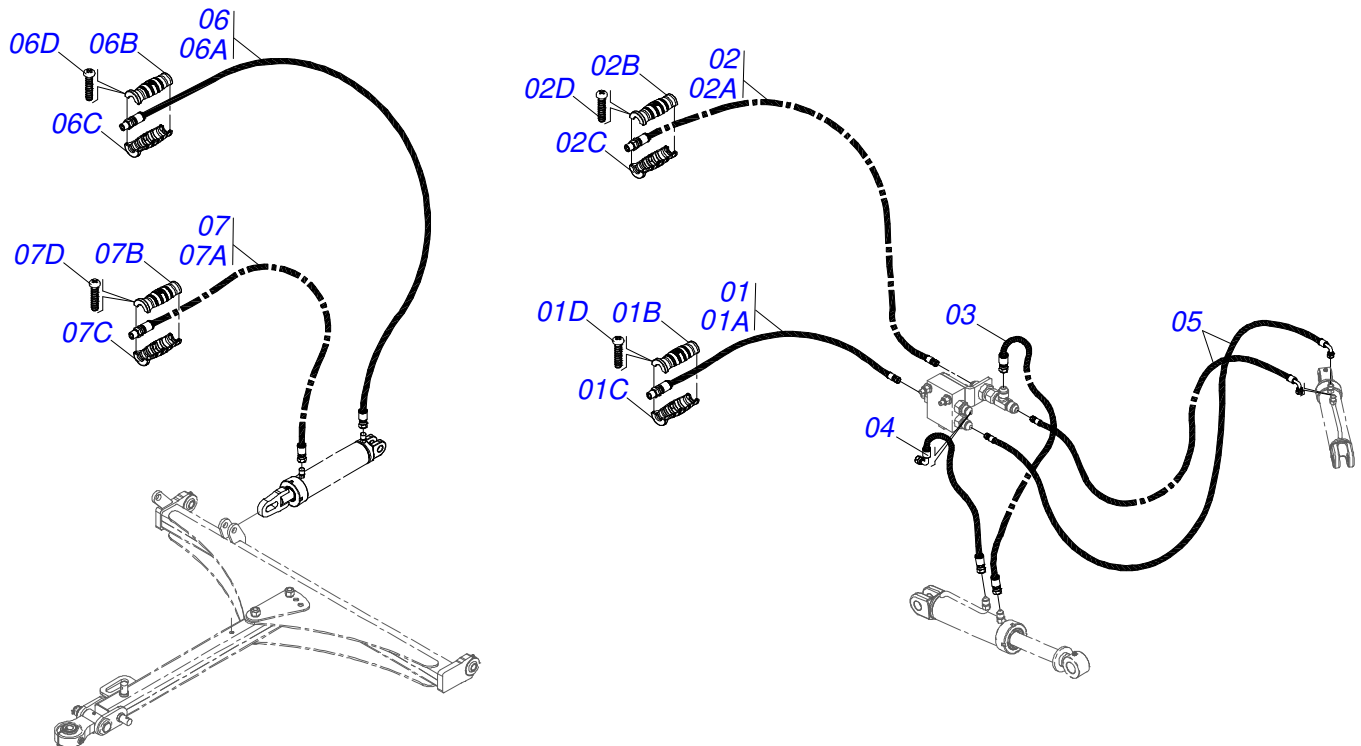

Item	Code	Description	See page	QT
01	0521054035	3/8 X 7900 TR-TM HOSE BLACK / RED		01
01A	0501082212	HOSE 3/8 X 7900 TR-TM		01
01B	0503034495	HYDRAULIC HOSE GRIP (RED)		01
01C	0503034492	HYDRAULIC HOSE GRIP (BLACK)		01
01D	0503018952	PLASTIC BOLT		06
02	0521054048	3/8" X 311" TR-TM HOSE		01
02A	0501082212	HOSE 3/8 X 7900 TR-TM		01
02B	0503034492	HYDRAULIC HOSE GRIP (BLACK)		01
02C	0503034494	HYDRAULIC HOSE GRIP (BLUE)		01
02D	0503018952	PLASTIC BOLT		06
03	0501080460	3/8" X 23" TR-TR HOSE		01
04	0501080406	3/8" X 23" TR-TC HOSE		01
05	0501082213	3/8" X 204" TR-TC HOSE		02
06	0531050513	HOSE 3/8 X 4500 TR-TM VERD / VERM		01
06A	0501080363	3/8" X 177" TR-TM HOSE ASSY		01
06B	0503034495	HYDRAULIC HOSE GRIP (RED)		01
06C	0503034497	HYDRAULIC HOSE GRIP (GREEN)		01
06D	0503018952	PLASTIC BOLT		06
07	0531050512	3/8 X 4500 TR-TM HOSE GREEN / BLUE		01
07A	0501080363	3/8" X 177" TR-TM HOSE ASSY		01
07B	0503034494	HYDRAULIC HOSE GRIP (BLUE)		01
07C	0503034497	HYDRAULIC HOSE GRIP (GREEN)		01
07D	0503018952	PLASTIC BOLT		06