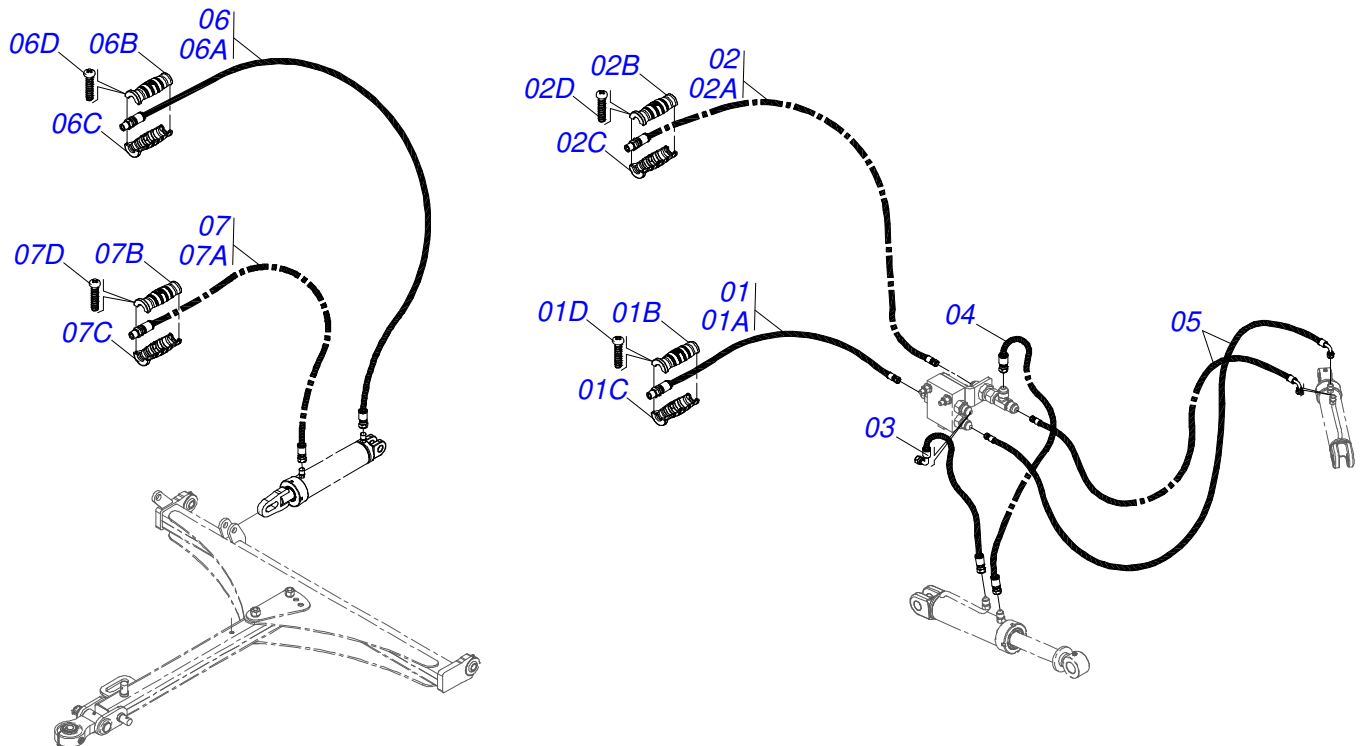

Item	Code	Description	See page	QT
01	0521053156	3/8" X 271" TR-TM HOSE		01
01A	0501082194	3/8 X 6900 TR-TM HOSE		01
01B	0503034495	HYDRAULIC HOSE GRIP (RED)		01
01C	0503034492	HYDRAULIC HOSE GRIP (BLACK)		01
01D	0503018952	PLASTIC BOLT		06
02	0521053155	3/8" X 271" TR-TM HOSE		01
02A	0501082194	3/8 X 6900 TR-TM HOSE		01
02B	0503034492	HYDRAULIC HOSE GRIP (BLACK)		01
02C	0503034494	HYDRAULIC HOSE GRIP (BLUE)		01
02D	0503018952	PLASTIC BOLT		06
03	0501080406	3/8" X 23" TR-TC HOSE		01
04	0501080460	3/8" X 23" TR-TR HOSE		01
05	0501082193	3/8" X 125" TR-TC HOSE		02
06	0531050513	HOSE 3/8 X 4500 TR-TM VERD / VERM		01
06A	0501080363	3/8" X 177" TR-TM HOSE ASSY		01
06B	0503034495	HYDRAULIC HOSE GRIP (RED)		01
06C	0503034497	HYDRAULIC HOSE GRIP (GREEN)		01
06D	0503018952	PLASTIC BOLT		06
07	0531050512	3/8 X 4500 TR-TM HOSE GREEN / BLUE		01
07A	0501080363	3/8" X 177" TR-TM HOSE ASSY		01
07B	0503034494	HYDRAULIC HOSE GRIP (BLUE)		01
07C	0503034497	HYDRAULIC HOSE GRIP (GREEN)		01
07D	0503018952	PLASTIC BOLT		06