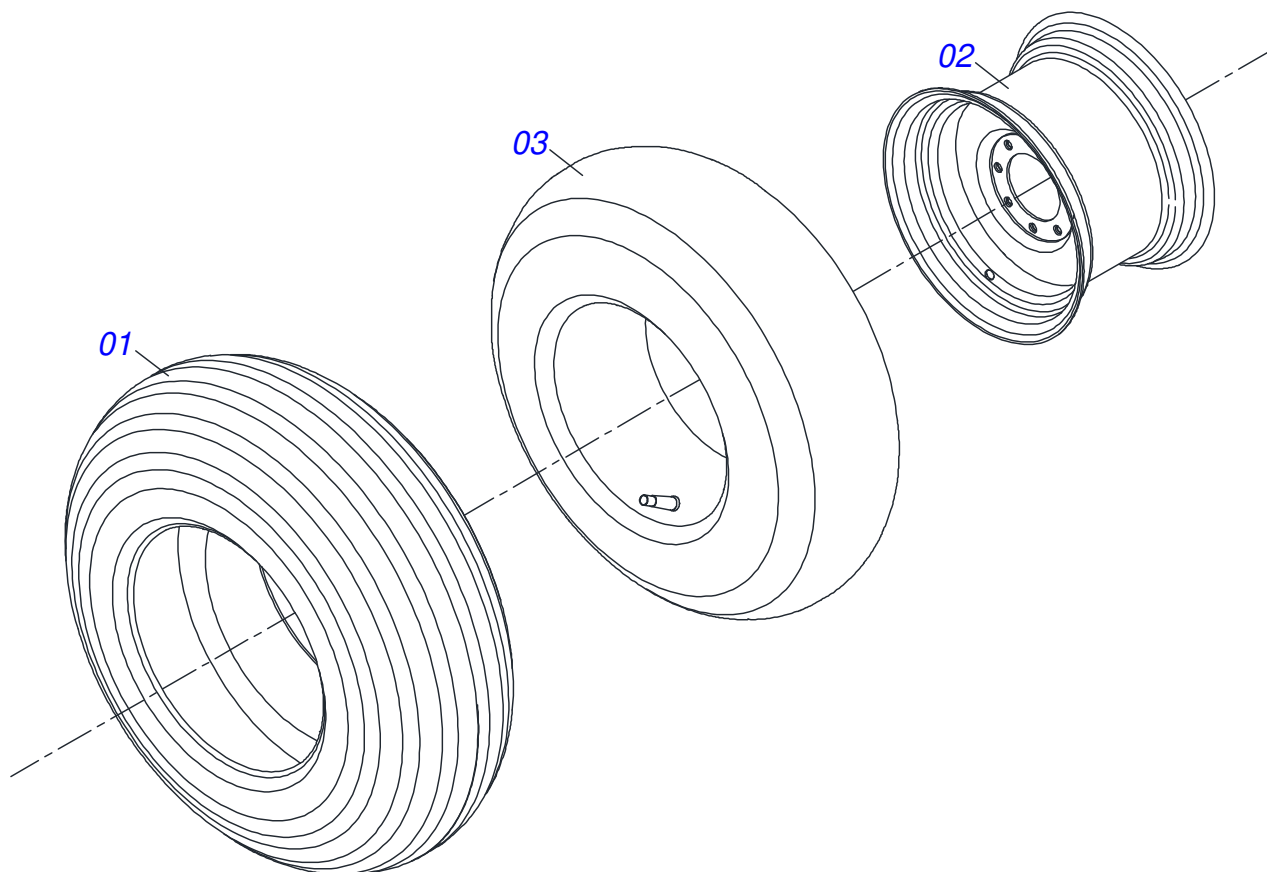

WHEEL AND TIRE

0503060181

Item	Code	Description	See page	QT
01	0503010858	CANVAS TIRE		01
02	0503011468	WEEL		01
03	0503010860	AIR CHAMBER 11L 15		01