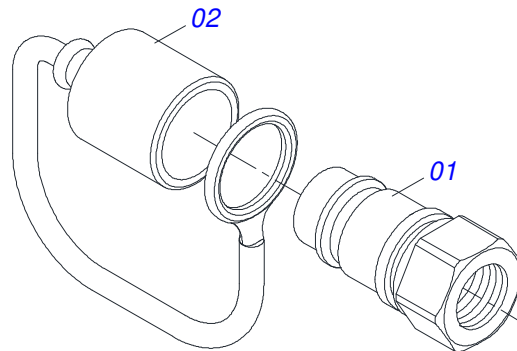

Item	Code	Description	See page	QT
01	0503011627	MALE QUICK COUPLER AGR 1/2 NPT		01
02	0503011882	MALE QUICK COUPLER CAP		01