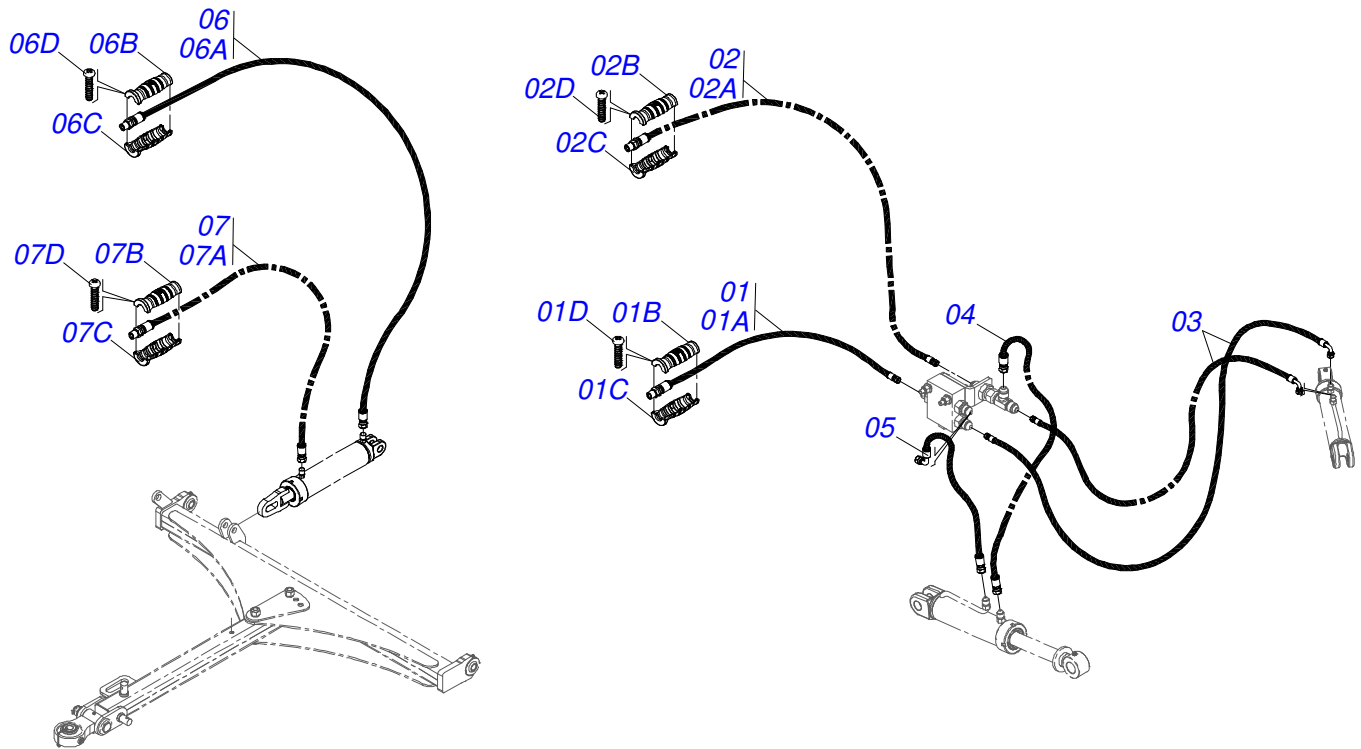

Item	Code	Description	See page	QT
01	0521054006	3/8" X 318" TR-TM HOSE		01
01A	0501082209	3/8 X 8100 TR-TM HOSE		01
01B	0503034492	HYDRAULIC HOSE GRIP (BLACK)		01
01C	0503034494	HYDRAULIC HOSE GRIP (BLUE)		01
01D	0503018952	PLASTIC BOLT		06
02	0521054007	3/8" X 318" TR-TM HOSE		01
02A	0501082209	3/8 X 8100 TR-TM HOSE		01
02B	0503034495	HYDRAULIC HOSE GRIP (RED)		01
02C	0503034492	HYDRAULIC HOSE GRIP (BLACK)		01
02D	0503018952	PLASTIC BOLT		06
03	0501082210	3/8" X 220" TR-TC HOSE		02
04	0501080460	3/8" X 23" TR-TR HOSE		01
05	0501080406	3/8" X 23" TR-TC HOSE		01
06	0531050513	HOSE 3/8 X 4500 TR-TM VERD / VERM		01
06A	0501080363	3/8" X 177" TR-TM HOSE ASSY		01
06B	0503034495	HYDRAULIC HOSE GRIP (RED)		01
06C	0503034497	HYDRAULIC HOSE GRIP (GREEN)		01
06D	0503018952	PLASTIC BOLT		06
07	0531050512	3/8 X 4500 TR-TM HOSE GREEN / BLUE		01
07A	0501080363	3/8" X 177" TR-TM HOSE ASSY		01
07B	0503034494	HYDRAULIC HOSE GRIP (BLUE)		01
07C	0503034497	HYDRAULIC HOSE GRIP (GREEN)		01
07D	0503018952	PLASTIC BOLT		06