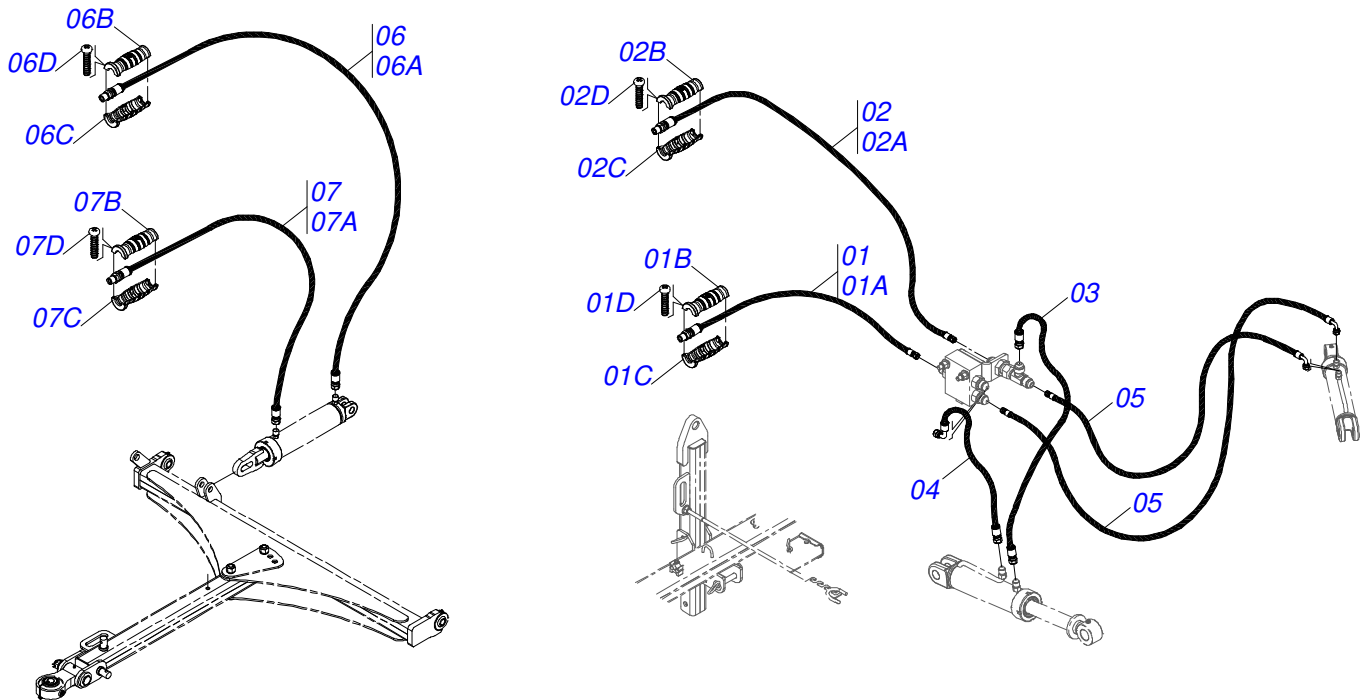

Item	Code	Description	See page	QT
01	0521053271	3/8" X 255" TR-TM HOSE		01
01A	0501082200	3/8 X 6500 TR-TM HOSE		01
01B	0503034495	HYDRAULIC HOSE GRIP (RED)		01
01C	0503034492	HYDRAULIC HOSE GRIP (BLACK)		01
01D	0503018952	PLASTIC BOLT		06
02	0521053270	3/8" X 255" TR-TM HOSE		01
02A	0501082200	3/8 X 6500 TR-TM HOSE		01
02B	0503034492	HYDRAULIC HOSE GRIP (BLACK)		01
02C	0503034494	HYDRAULIC HOSE GRIP (BLUE)		01
02D	0503018952	PLASTIC BOLT		06
03	0501080406	3/8" X 23" TR-TC HOSE		01
04	0501080460	3/8" X 23" TR-TR HOSE		01
05	0501082199	3/8" X 94" TR-TC HOSE		02
06	0531050513	HOSE 3/8 X 4500 TR-TM VERD / VERM		01
06A	0501080363	3/8" X 177" TR-TM HOSE ASSY		01
06B	0503034495	HYDRAULIC HOSE GRIP (RED)		01
06C	0503034497	HYDRAULIC HOSE GRIP (GREEN)		01
06D	0503018952	PLASTIC BOLT		06
07	0531050512	3/8 X 4500 TR-TM HOSE GREEN / BLUE		01
07A	0501080363	3/8" X 177" TR-TM HOSE ASSY		01
07B	0503034494	HYDRAULIC HOSE GRIP (BLUE)		01
07C	0503034497	HYDRAULIC HOSE GRIP (GREEN)		01
07D	0503018952	PLASTIC BOLT		06