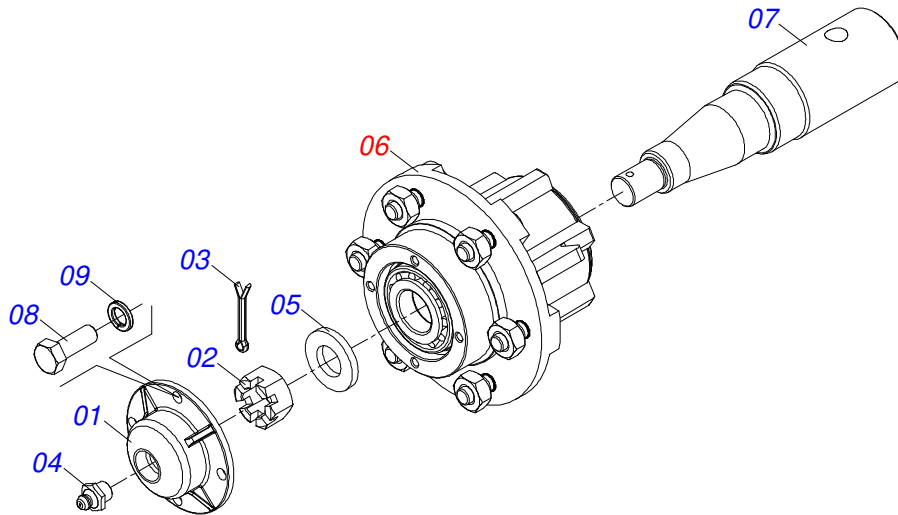

Item	Code	Description	See page	QT
01	0521054006	3/8" X 318" TR-TM HOSE		01
01A	0501082209	3/8 X 8100 TR-TM HOSE		01
01B	0503034492	HYDRAULIC HOSE GRIP (BLACK)		01
01C	0503034494	HYDRAULIC HOSE GRIP (BLUE)		01
01D	0503018952	PLASTIC BOLT		06
02	0521054007	3/8" X 318" TR-TM HOSE		01
02A	0501082209	3/8 X 8100 TR-TM HOSE		01
02B	0503034495	HYDRAULIC HOSE GRIP (RED)		01
02C	0503034492	HYDRAULIC HOSE GRIP (BLACK)		01
02D	0503018952	PLASTIC BOLT		06
03	0501082210	3/8" X 220" TR-TC HOSE		02
04	0501080460	3/8" X 23" TR-TR HOSE		01
05	0501080406	3/8" X 23" TR-TC HOSE		01
06	0531050513	HOSE 3/8 X 4500 TR-TM VERD / VERM		01
06A	0501080363	3/8" X 177" TR-TM HOSE ASSY		01
06B	0503034495	HYDRAULIC HOSE GRIP (RED)		01
06C	0503034497	HYDRAULIC HOSE GRIP (GREEN)		01
06D	0503018952	PLASTIC BOLT		06
07	0531050512	3/8 X 4500 TR-TM HOSE GREEN / BLUE		01
07A	0501080363	3/8" X 177" TR-TM HOSE ASSY		01
07B	0503034494	HYDRAULIC HOSE GRIP (BLUE)		01
07C	0503034497	HYDRAULIC HOSE GRIP (GREEN)		01
07D	0503018952	PLASTIC BOLT		06

Item	Code	Description	See page	QT
01	0503011627	MALE QUICK COUPLER AGR 1/2 NPT		01
02	0503011882	MALE QUICK COUPLER CAP		01

WHEELS ASSY

Item	Code	Description	See page	QT
01	0521068372	WHEELED ARM		01
02	0503010131	3/16" X 1-1/2" COTTERPIN		01
03	0521068769	COUPLING SHAFT		01
04	0503030012	HITCH PIN CLIP		01
05	0521052217	ASSY WHEEL CUBE	25	01
06	0503010027	5/8" SPRING WASHER		01
07	0503017857	BOLT 5/8 UNF 4		01