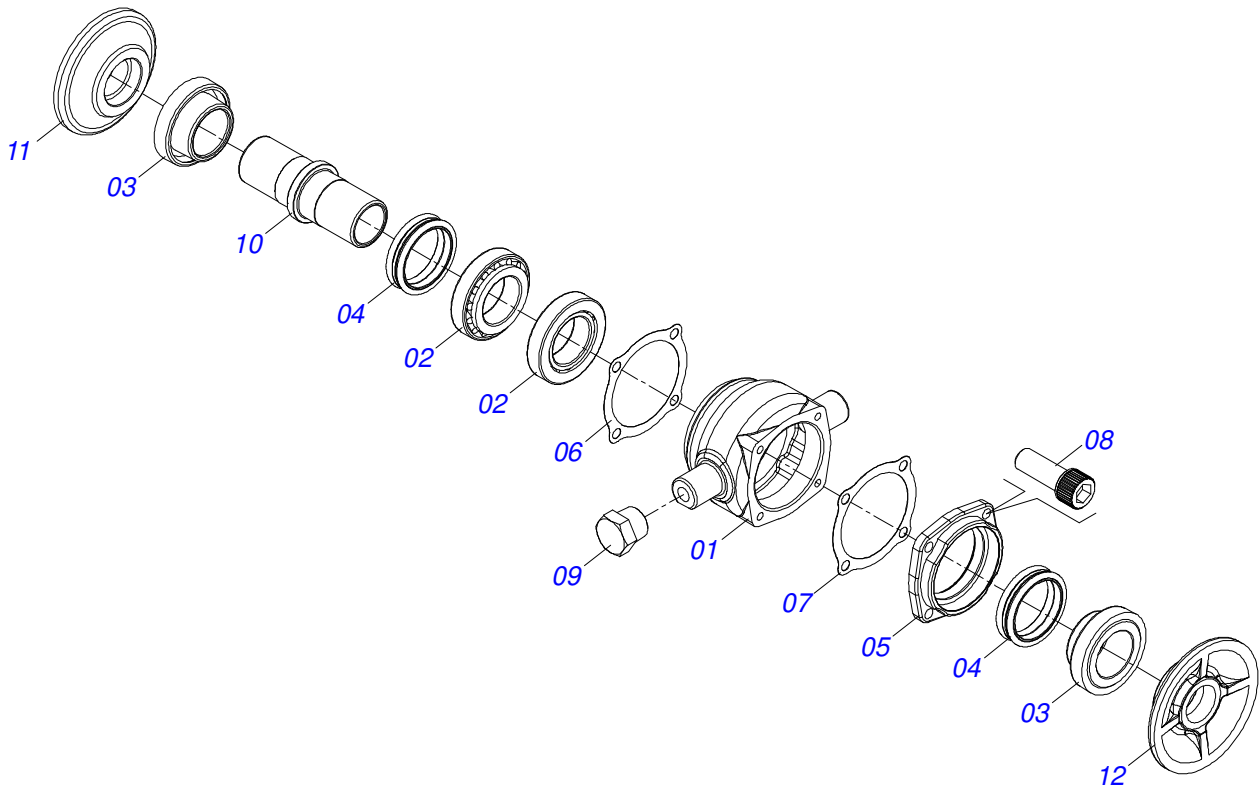

Item	Code	Description	See page	QT
01	0502012839	BEARING HOUSING		01
02	0503010006	32210 ROLLER BEARING		02
03	0502010541	SEAL RETAINER		02
04	0503030026	SEAL LP JB-253		02
05	0502020424	HOUSING CAP		01
06	0503030013	4.4" X 3.5" X 0.004" JOINT		02
07	0503030684	4.4" X 3.5" X 0.004" JOINT		01
08	0503010134	3/8" X 1" BOLT		04
09	0503010856	OIL PLUG		02
10	0502040061	AXLE		01
11	0502010605	INNER FLANGE		01
12	0502010604	OUTER FLANGE		01
13	3402301247	MINERAL OIL GREASE		0,13Lts