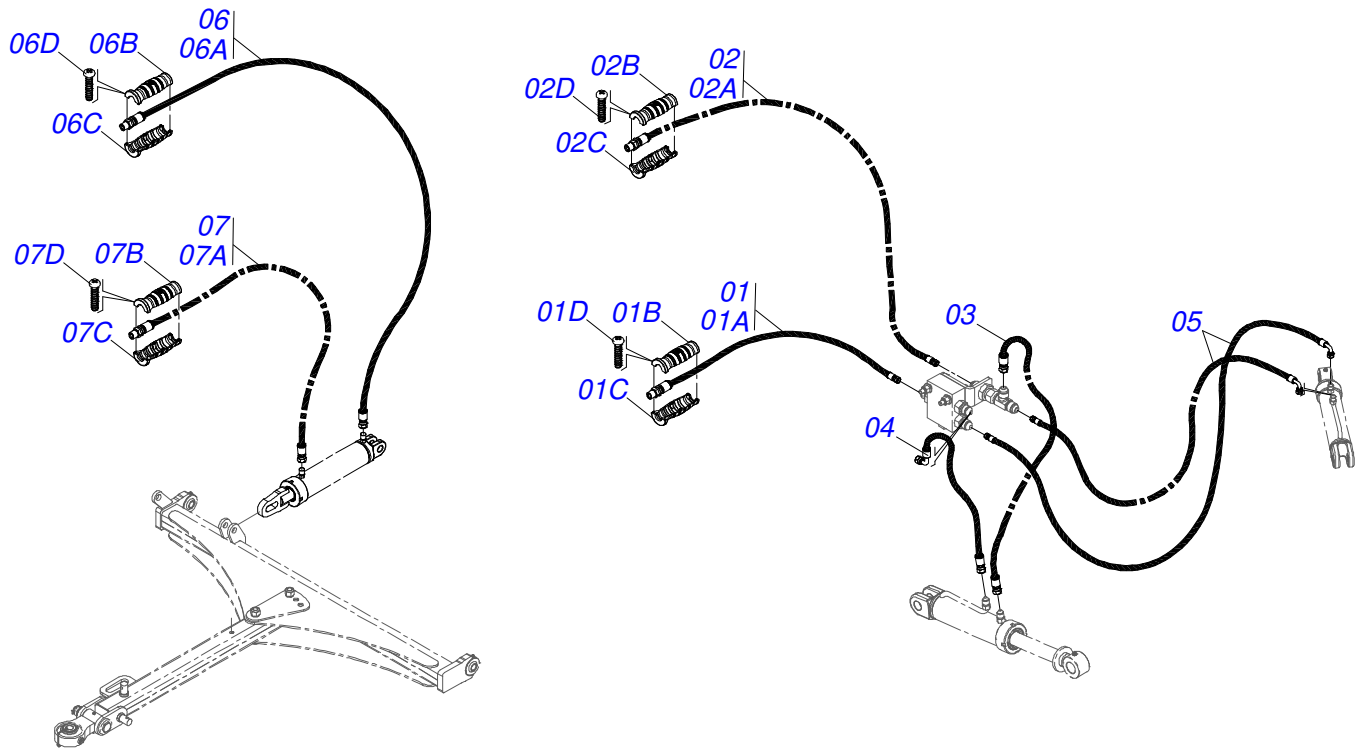

Item	Code	Description	See page	QT
01	0521054046	3/8" X 303" TR-TM HOSE		01
01A	0501082211	3/8 X 7700 TR-TM HOSE		01
01B	0503034492	HYDRAULIC HOSE GRIP (BLACK)		01
01C	0503034494	HYDRAULIC HOSE GRIP (BLUE)		01
01D	0503018952	PLASTIC BOLT		06
02	0521054047	3/8" X 303" TR-TM HOSE		01
02A	0501082211	3/8 X 7700 TR-TM HOSE		01
02B	0503034495	HYDRAULIC HOSE GRIP (RED)		01
02C	0503034492	HYDRAULIC HOSE GRIP (BLACK)		01
02D	0503018952	PLASTIC BOLT		06
03	0501080460	3/8" X 23" TR-TR HOSE		01
04	0501080406	3/8" X 23" TR-TC HOSE		01
05	0501082214	3/8" X 188" TR-TC HOSE		02
06	0531050513	HOSE 3/8 X 4500 TR-TM VERD / VERM		01
06A	0501080363	3/8" X 177" TR-TM HOSE ASSY		01
06B	0503034495	HYDRAULIC HOSE GRIP (RED)		01
06C	0503034497	HYDRAULIC HOSE GRIP (GREEN)		01
06D	0503018952	PLASTIC BOLT		06
07	0531050512	3/8 X 4500 TR-TM HOSE GREEN / BLUE		01
07A	0501080363	3/8" X 177" TR-TM HOSE ASSY		01
07B	0503034494	HYDRAULIC HOSE GRIP (BLUE)		01
07C	0503034497	HYDRAULIC HOSE GRIP (GREEN)		01
07D	0503018952	PLASTIC BOLT		06