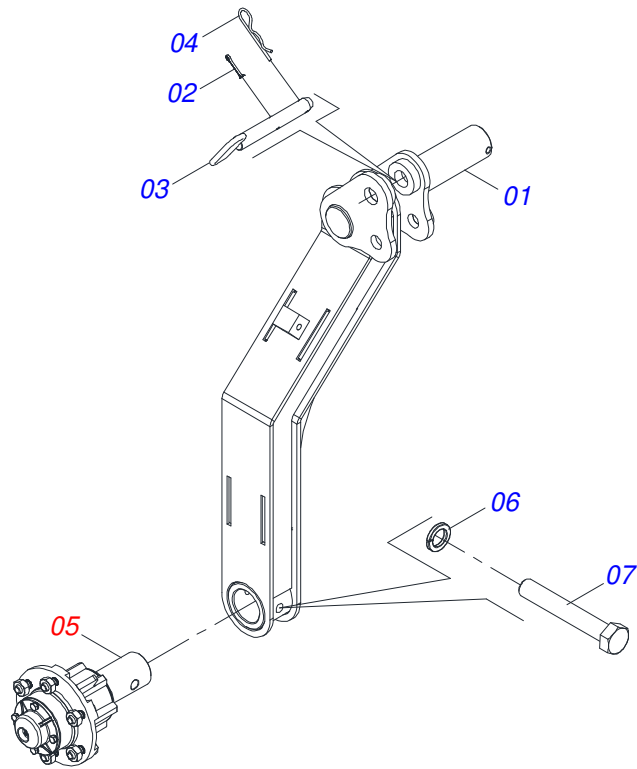

WHEELS ASSY

Item	Code	Description	See page	QT
01	0521068372	WHEELED ARM		01
02	0503010131	3/16" X 1-1/2" COTTERPIN		01
03	0521068769	COUPLING SHAFT		01
04	0503030012	HITCH PIN CLIP		01
05	0521052217	ASSY WHEEL CUBE	25	01
06	0503010027	5/8" SPRING WASHER		01
07	0503017857	BOLT 5/8 UNF 4		01