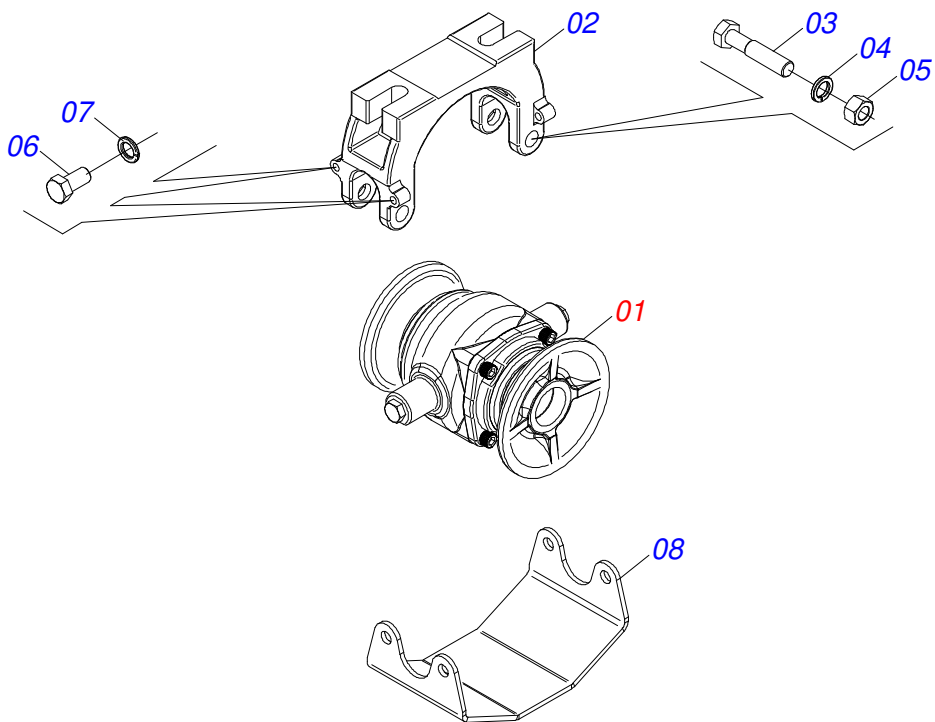

BEARING

Item	Code	Description	See page	QT
01	0521050840	SWIVEL OIL BATH BEARING 192,5 X 1.1/2	35	01
02	0502012854	BEARING SUPPORT		01
03	0501011541	5/8" X 3" BOLT		02
04	0503010027	5/8" SPRING WASHER		02
05	0503010013	5/8" NUT		02
06	0503011334	BOLT 3/8 UNC X 3/4 CS G.5 ZN		04
07	0503010025	3/8" SPRING WASHER		04
08	0581014143	SWIVEL OIL BATH BEARING WEAR PLATE		01