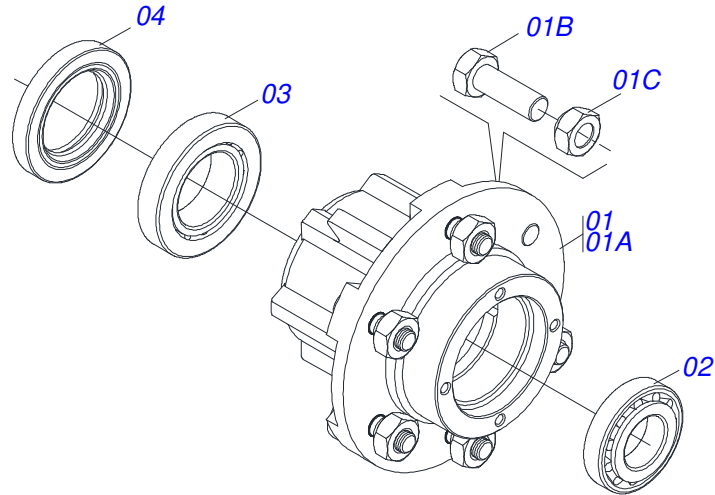

Item	Code	Description	See page	QT
01	0501110728	WHEEL HUB		01
01A	0502011121	CARRYING WHEEL HUB		01
01B	0501010127	9/16" X 1-7/8" LUG BOLT		06
01C	0503010035	9/16" CONIC NUT		06
02	0503010037	30207 ROLLER BEARING		01
03	0503010006	32210 ROLLER BEARING		01
04	0503012928	SEAL		01