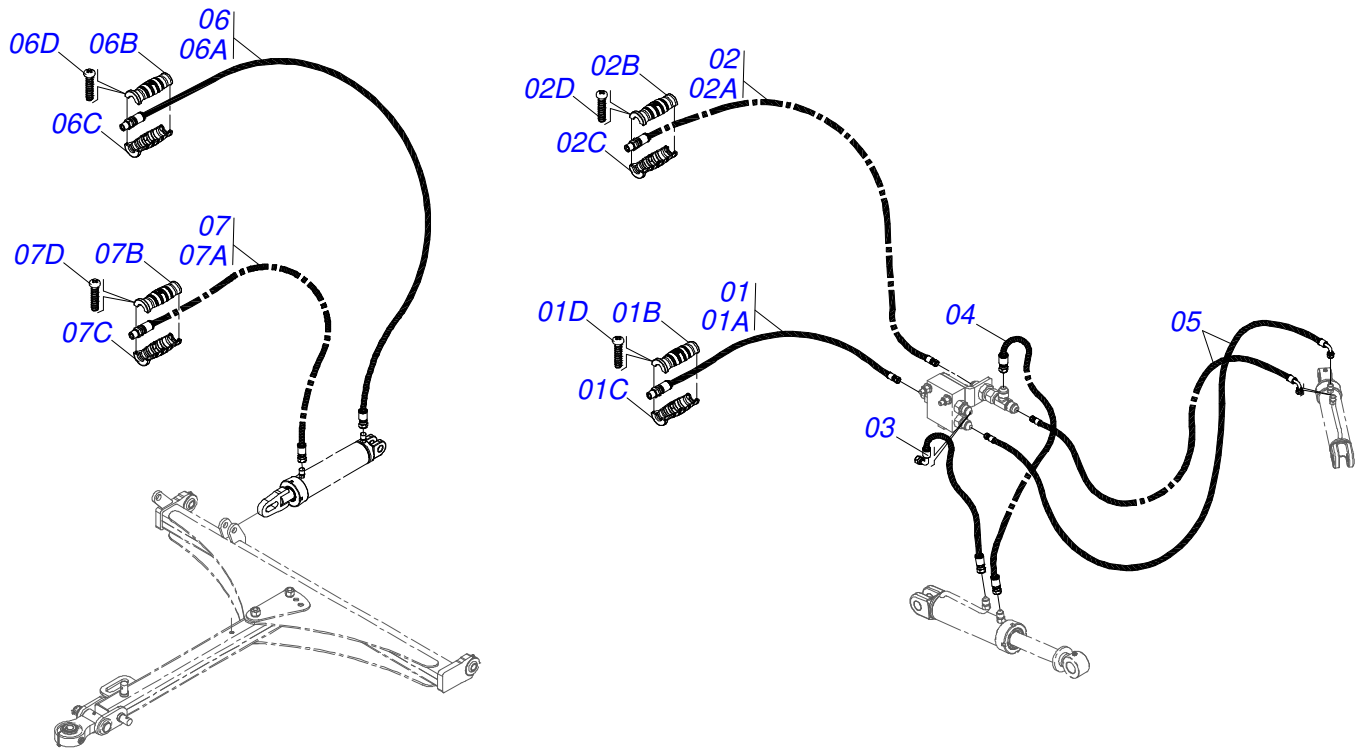

Item	Code	Description	See page	QT
01	0521053117	3/8" X 279" TR-TM HOSE		01
01A	0501082192	3/8 X 7100 TR-TM HOSE		01
01B	0503034492	HYDRAULIC HOSE GRIP (BLACK)		01
01C	0503034494	HYDRAULIC HOSE GRIP (BLUE)		01
01D	0503018952	PLASTIC BOLT		06
02	0521053118	3/8" X 279" TR-TM HOSE		01
02A	0501082192	3/8 X 7100 TR-TM HOSE		01
02B	0503034495	HYDRAULIC HOSE GRIP (RED)		01
02C	0503034492	HYDRAULIC HOSE GRIP (BLACK)		01
02D	0503018952	PLASTIC BOLT		06
03	0501080406	3/8" X 23" TR-TC HOSE		01
04	0501080460	3/8" X 23" TR-TR HOSE		01
05	0501080435	3/8" X 3600 TR-TC HOSE		02
06	0531050513	HOSE 3/8 X 4500 TR-TM VERD / VERM		01
06A	0501080363	3/8" X 177" TR-TM HOSE ASSY		01
06B	0503034495	HYDRAULIC HOSE GRIP (RED)		01
06C	0503034497	HYDRAULIC HOSE GRIP (GREEN)		01
06D	0503018952	PLASTIC BOLT		06
07	0531050512	3/8 X 4500 TR-TM HOSE GREEN / BLUE		01
07A	0501080363	3/8" X 177" TR-TM HOSE ASSY		01
07B	0503034494	HYDRAULIC HOSE GRIP (BLUE)		01
07C	0503034497	HYDRAULIC HOSE GRIP (GREEN)		01
07D	0503018952	PLASTIC BOLT		06