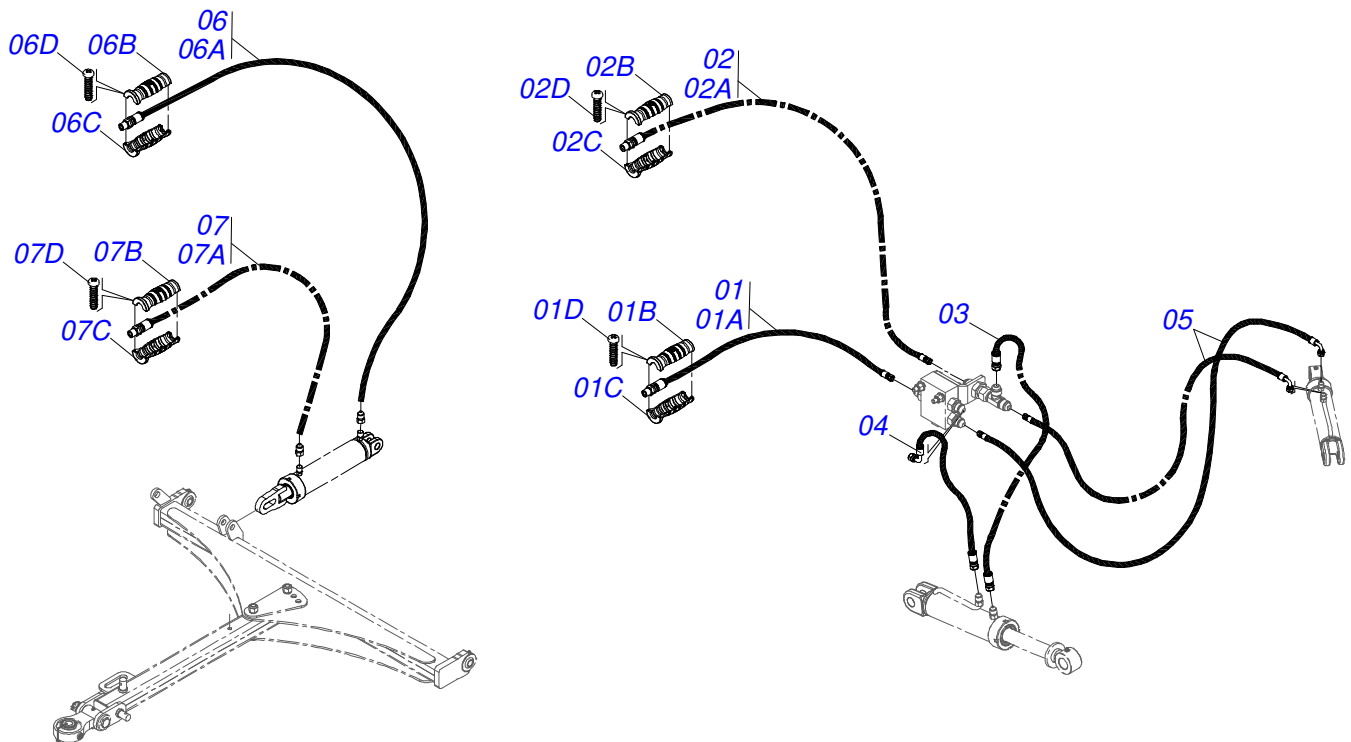

Item	Code	Description	See page	QT
01	0521053168	3/8" X 270" TR-TM HOSE		01
01A	0501082196	3/8 X 6120 TR-TM HOSE		01
01B	0503034495	HYDRAULIC HOSE GRIP (RED)		01
01C	0503034492	HYDRAULIC HOSE GRIP (BLACK)		01
01D	0503018952	PLASTIC BOLT		06
02	0521053169	3/8" X 240" TR-TM HOSE		01
02A	0501082196	3/8 X 6120 TR-TM HOSE		01
02B	0503034492	HYDRAULIC HOSE GRIP (BLACK)		01
02C	0503034494	HYDRAULIC HOSE GRIP (BLUE)		01
02D	0503018952	PLASTIC BOLT		06
03	0501080406	3/8" X 23" TR-TC HOSE		01
04	0501080460	3/8" X 23" TR-TR HOSE		01
05	0501082195	3/8" X 102" TR-TC HOSE		02
06	0531050513	HOSE 3/8 X 4500 TR-TM VERD / VERM		01
06A	0501080363	3/8" X 177" TR-TM HOSE ASSY		01
06B	0503034495	HYDRAULIC HOSE GRIP (RED)		01
06C	0503034497	HYDRAULIC HOSE GRIP (GREEN)		01
06D	0503018952	PLASTIC BOLT		06
07	0531050512	3/8 X 4500 TR-TM HOSE GREEN / BLUE		01
07A	0501080363	3/8" X 177" TR-TM HOSE ASSY		01
07B	0503034494	HYDRAULIC HOSE GRIP (BLUE)		01
07C	0503034497	HYDRAULIC HOSE GRIP (GREEN)		01
07D	0503018952	PLASTIC BOLT		06