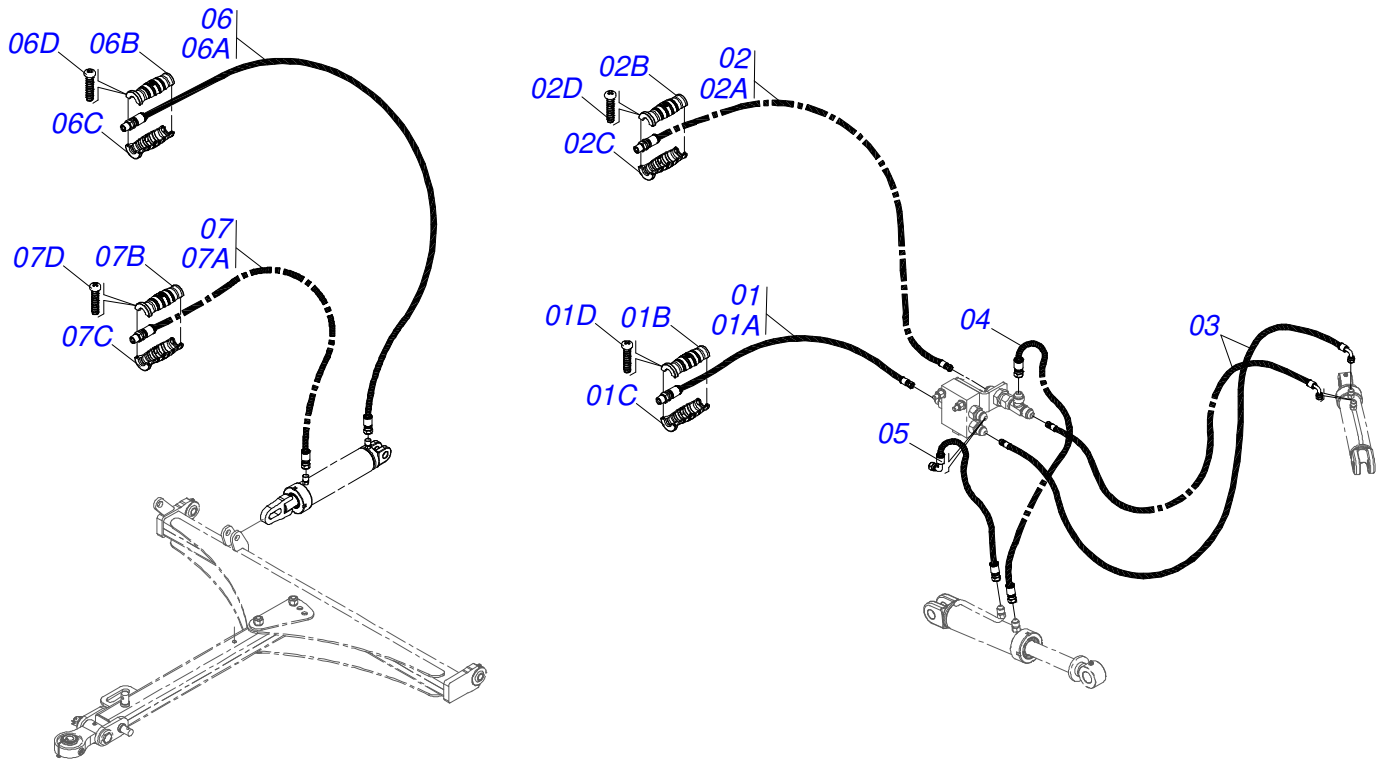

Item	Code	Description	See page	QT
01	0521053108	3/8 X 7500 TR-TM HOSE BLACK / RED		01
01A	0501080349	3/8" X 7500 TR-TM HOSE		01
01B	0503034495	HYDRAULIC HOSE GRIP (RED)		01
01C	0503034492	HYDRAULIC HOSE GRIP (BLACK)		01
01D	0503018952	PLASTIC BOLT		03
02	0521053107	3/8 X 7500 TR-TM HOSE BLACK / BLUE		01
02A	0501080349	3/8" X 7500 TR-TM HOSE		01
02B	0503034492	HYDRAULIC HOSE GRIP (BLACK)		01
02C	0503018952	PLASTIC BOLT		03
02D	0503034494	HYDRAULIC HOSE GRIP (BLUE)		01
03	0501081724	HOSE		02
04	0501080460	3/8" X 23" TR-TR HOSE		01
05	0501080406	3/8" X 23" TR-TC HOSE		01
06	0531050513	HOSE 3/8 X 4500 TR-TM VERD / VERM		01
06A	0501080363	3/8" X 177" TR-TM HOSE ASSY		01
06B	0503034495	HYDRAULIC HOSE GRIP (RED)		01
06C	0503018952	PLASTIC BOLT		03
06D	0503034497	HYDRAULIC HOSE GRIP (GREEN)		01
07	0531050512	3/8 X 4500 TR-TM HOSE GREEN / BLUE		01
07A	0501080363	3/8" X 177" TR-TM HOSE ASSY		01
07B	0503034494	HYDRAULIC HOSE GRIP (BLUE)		01
07C	0503018952	PLASTIC BOLT		03
07D	0503034497	HYDRAULIC HOSE GRIP (GREEN)		01