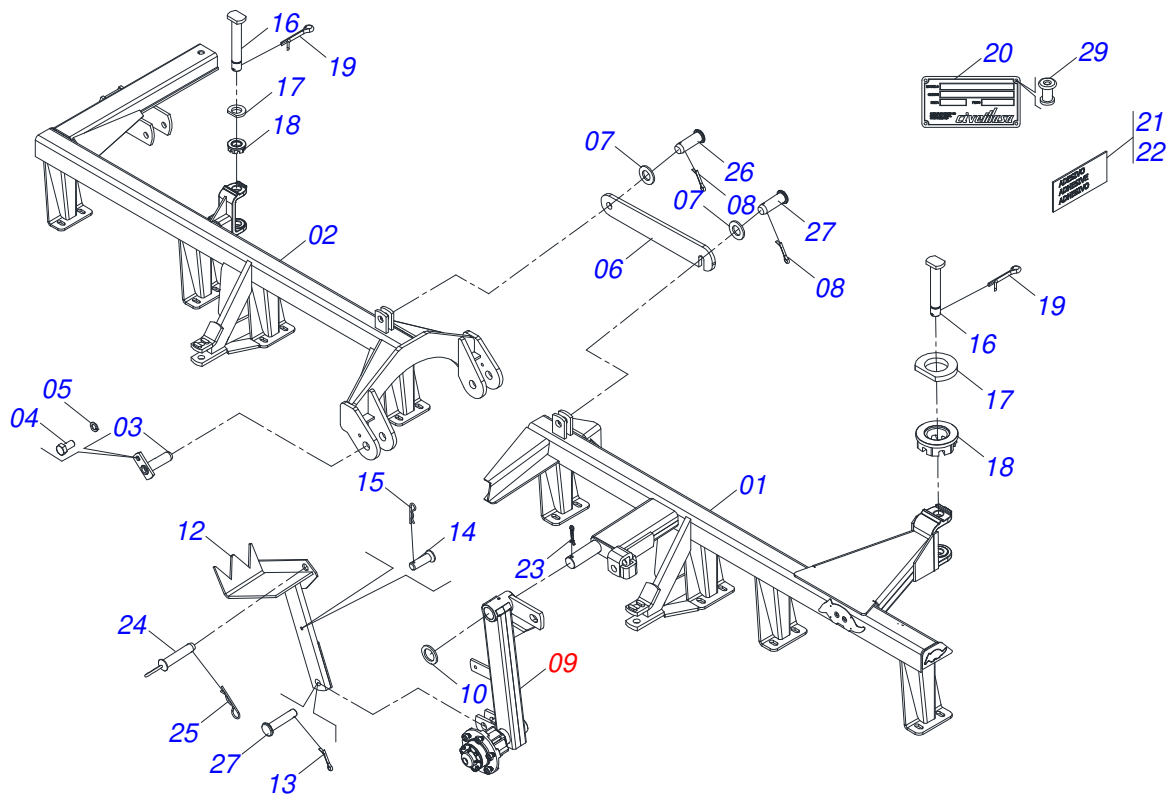

Revision:

00

Revision Date:

AGOSTO/2020

PRODUCTS

Code	Description
0120660159	GDFM 48 X 20 X 3,50 DM S-1107

ATTENTION: IMPORTANT

Civemasa reserves the right to improve and / or modify the technical features of its products, without obligation to do the same with those products already sold and without prior knowledge of the dealer or the consumer.

Item	Code	Description	See page	QT
01	0521041747	FRAME COMPLETE FRONT	2	01
02	0521041749	FRAME REAR COMPLETE	3	01
03	0511047373	DRAWBAR ASSY	12	01
04	0503060094	WHEEL AND TIRE ASSY		02
05	0501060597	RIGHT DRAWBAR JACK		02
06	0501060598	DRAWBAR JACK		02
07	0501051638	LEFT STUB SHAFT & HUB ASSY	8	01
08	0501051637	RIGHT STUB SHAFT & HUB ASSY	9	01
09	0501063963	FRONT SCRAPER		17
10	0501063962	REAR SCRAPER		17
11	0501064509	55" FRONT STABILIZER BAR		01
12	0501064508	REAR STABILIZER BAR 1360		01
13	0521062443	BAR FOR TRANSPORT		01
14	0501010198	1-1/4" CABLE FLAT WRENCH		02
15	0511018451	5/8" X 3/4" X 1" UNIVERSAL		01
16	0501068273	5/8" WRENCH		01
17	0531019497	1.5" X 9.2" ARTICULATED AXIS		01
18	0531019540	FLAT WASHER		01
19	0501011301	1.1/2 UNC 6FPP 2.5/16 NUT		01
20	0503010010	1/4" X 2.1/2" COTTERPIN		06
21	0503011432	BOLT		01
22	0503010012	1" SPRING WASHER		01
23	0501010059	1.5/8 NUT		01
24	0503010060	1/2" NUT		76
25	0503010019	1/2" SPRING WASHER		76
26	0511017302	FLAT WASHER		60
27	0503011082	C1/2" X 1.3/4" SCREW		60
28	0909098887	RIGHT REAR GANG DISC	4	01
29	0909098888	LEFT REAR GANG DISC	5	01
30	0909098889	LEFT FRONT GANG DISC	6	01
31	0909098890	RIGHT FRONT GANG DISC	7	01

Item	Code	Description	See page	QT
32	0503034003	SERIAL NUMBER TAG 61 X 118		02
33	0503010001	3.2 X 5.5 RIVET		04
34	0503034706	ADHESIVE LABEL		01
35	0503034022	ADHESIVE LABEL LOGO TATU 60X80		01
36	0503034438	ADHESIVE LABEL		01
37	0501047858	ADJUSTMENT LEVER ASSY		01
38	0501064197	38" ADJUSTMENT BAR		01
39	0503030430	7/16 X 2" PIN LOCK		02
40	0521010628	25,40 X 105 COUPLING SHAFT		02
41	0503010571	1/4" X 1.1/2 COTTERPIN		02
42	0502040147	REEL		02