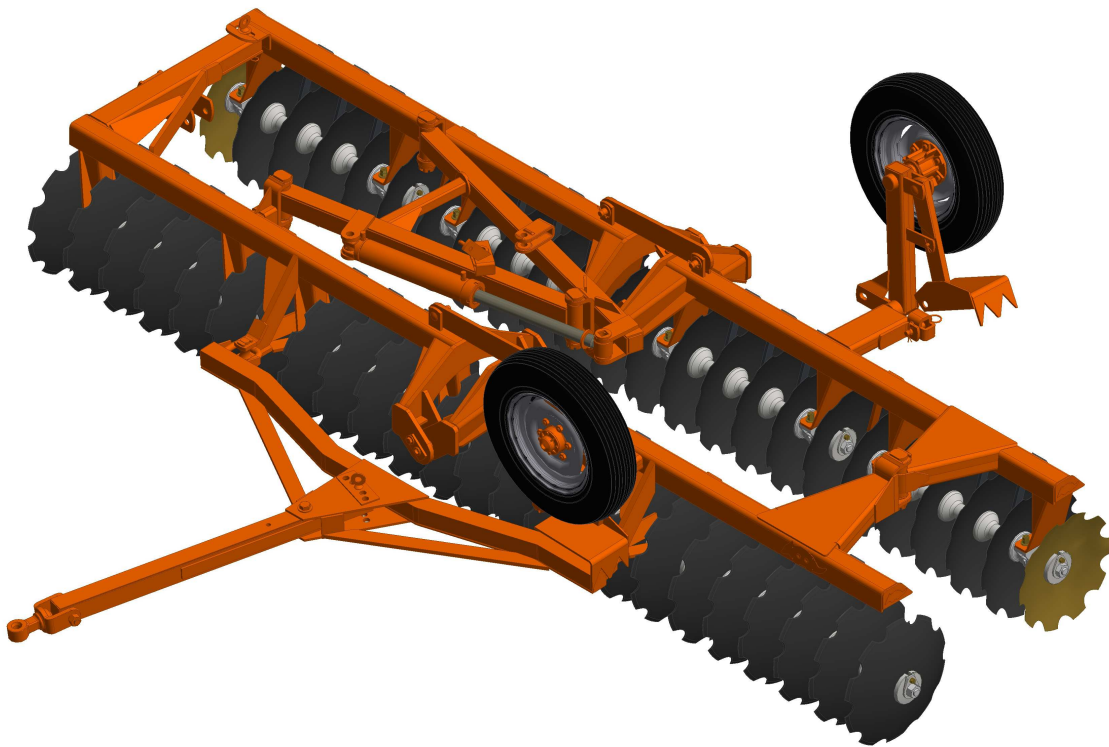

PARTS CATALOGUE

DISK HARROWS

Code:

0501092776

Product:

GDFM 48 DM

Series:

S-1107

Revision:

00

Revision Date:

AGOSTO/2020

PRODUCTS

Code	Description
0120660159	GDFM 48 X 20 X 3,50 DM S-1107

ATTENTION: IMPORTANT

Civemasa reserves the right to improve and / or modify the technical features of its products, without obligation to do the same with those products already sold and without prior knowledge of the dealer or the consumer.