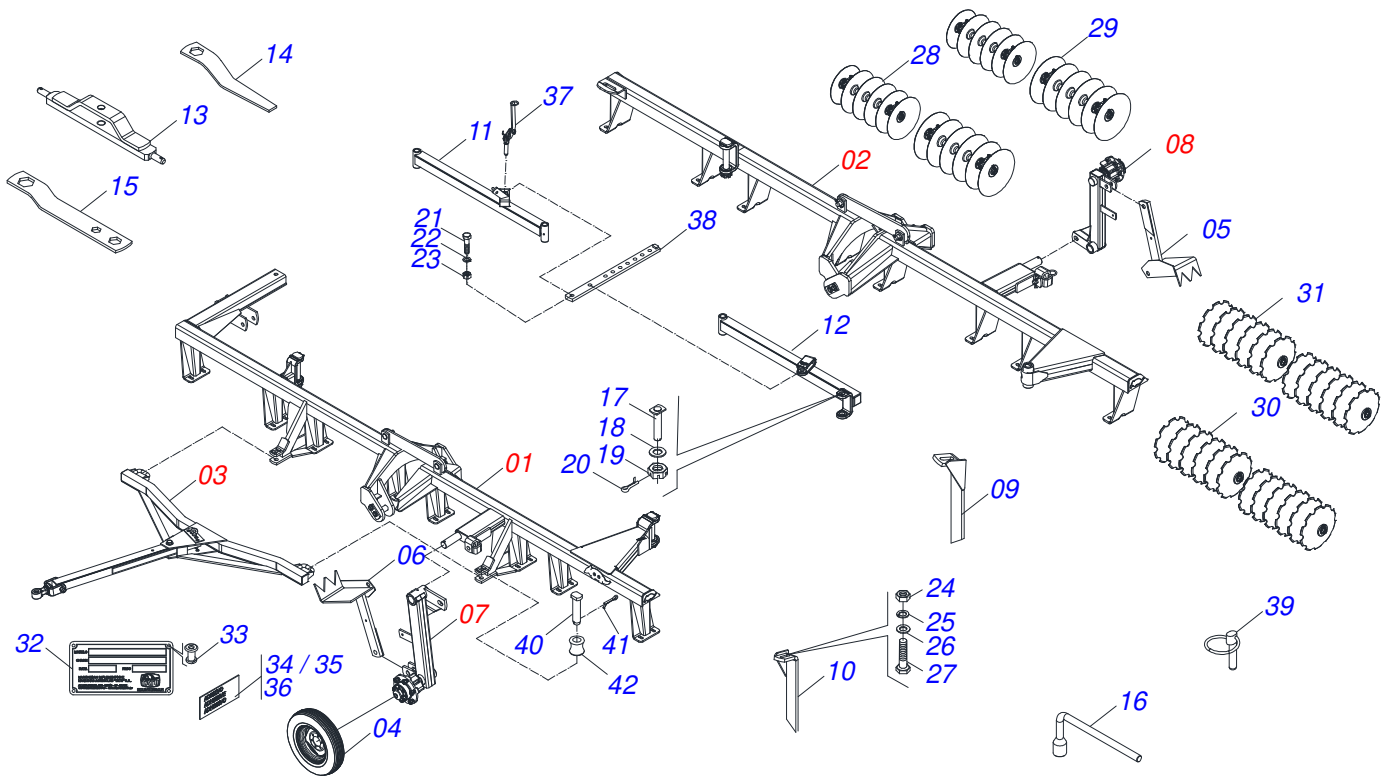

Revision:

00

Revision Date:

AGOSTO/2020

PRODUCTS

Code	Description
0120660159	GDFM 48 X 20 X 3,50 DM S-1107

ATTENTION: IMPORTANT

Civemasa reserves the right to improve and / or modify the technical features of its products, without obligation to do the same with those products already sold and without prior knowledge of the dealer or the consumer.

Item	Code	Description	See page	QT
01	0521041747	FRAME COMPLETE FRONT	2	01
02	0521041749	FRAME REAR COMPLETE	3	01
03	0511047373	DRAWBAR ASSY	12	01
04	0503060094	WHEEL AND TIRE ASSY		02
05	0501060597	RIGHT DRAWBAR JACK		02
06	0501060598	DRAWBAR JACK		02
07	0501051638	LEFT STUB SHAFT & HUB ASSY	8	01
08	0501051637	RIGHT STUB SHAFT & HUB ASSY	9	01
09	0501063963	FRONT SCRAPER		17
10	0501063962	REAR SCRAPER		17
11	0501064509	55" FRONT STABILIZER BAR		01
12	0501064508	REAR STABILIZER BAR 1360		01
13	0521062443	BAR FOR TRANSPORT		01
14	0501010198	1-1/4" CABLE FLAT WRENCH		02
15	0511018451	5/8" X 3/4" X 1" UNIVERSAL		01
16	0501068273	5/8" WRENCH		01
17	0531019497	1.5" X 9.2" ARTICULATED AXIS		01
18	0531019540	FLAT WASHER		01
19	0501011301	1.1/2 UNC 6FPP 2.5/16 NUT		01
20	0503010010	1/4" X 2.1/2" COTTERPIN		06
21	0503011432	BOLT		01
22	0503010012	1" SPRING WASHER		01
23	0501010059	1.5/8 NUT		01
24	0503010060	1/2" NUT		76
25	0503010019	1/2" SPRING WASHER		76
26	0511017302	FLAT WASHER		60
27	0503011082	C1/2" X 1.3/4" SCREW		60
28	0909098887	RIGHT REAR GANG DISC	4	01
29	0909098888	LEFT REAR GANG DISC	5	01
30	0909098889	LEFT FRONT GANG DISC	6	01
31	0909098890	RIGHT FRONT GANG DISC	7	01

Item	Code	Description	See page	QT
32	0503034003	SERIAL NUMBER TAG 61 X 118		02
33	0503010001	3.2 X 5.5 RIVET		04
34	0503034706	ADHESIVE LABEL		01
35	0503034022	ADHESIVE LABEL LOGO TATU 60X80		01
36	0503034438	ADHESIVE LABEL		01
37	0501047858	ADJUSTMENT LEVER ASSY		01
38	0501064197	38" ADJUSTMENT BAR		01
39	0503030430	7/16 X 2" PIN LOCK		02
40	0521010628	25,40 X 105 COUPLING SHAFT		02
41	0503010571	1/4" X 1.1/2 COTTERPIN		02
42	0502040147	REEL		02