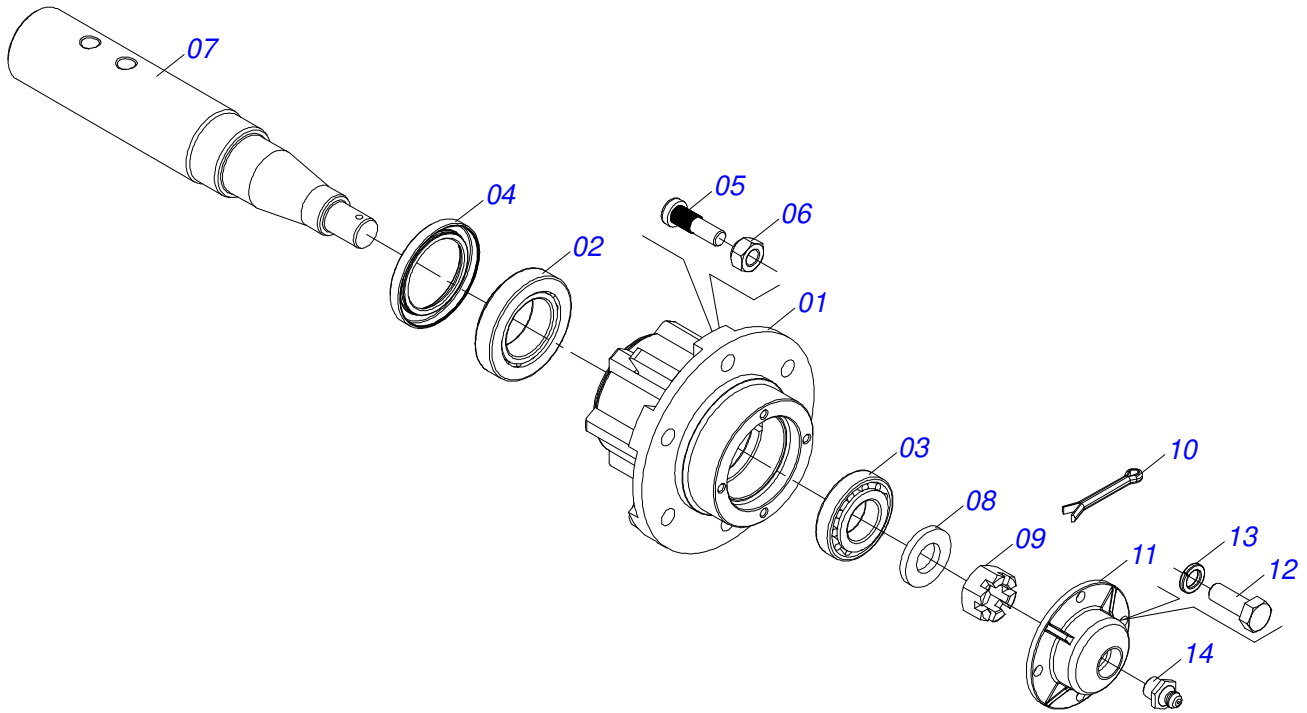

Item	Code	Description	See page	QT
01	0502011121	CARRYING WHEEL HUB	01	01
02	0503010006	32210 ROLLER BEARING	01	01
03	0503010037	30207 ROLLER BEARING	01	01
04	0503011867	00517-BR SEAL WITH HOLE	01	01
05	0501010127	9/16" X 1-7/8" LUG BOLT	06	06
06	0503010035	9/16" CONIC NUT	06	06
07	0541015259	63,40 X 366 AXLE	01	01
08	0501016545	FLAT WASHER	01	01
09	0503030009	1" CASTLE NUT	01	01
10	0503010018	5/32 X 1-1/2 COTTERPIN	01	01
11	0502020591	PROTECCION COVER	01	01
12	0503010178	5/16" X 7/8" BOLT	04	04
13	0503010179	LOCK WASHER 5/16 ZN 1K01528	04	04
14	0503010002	1800 GREASE FITTING	01	01