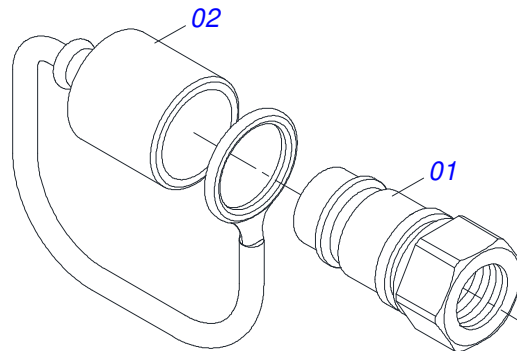

Item	Code	Description	See page	QT
01	0503011627	MALE QUICK COUPLER AGR 1/2 NPT		01
02	0503011882	MALE QUICK COUPLER CAP		01