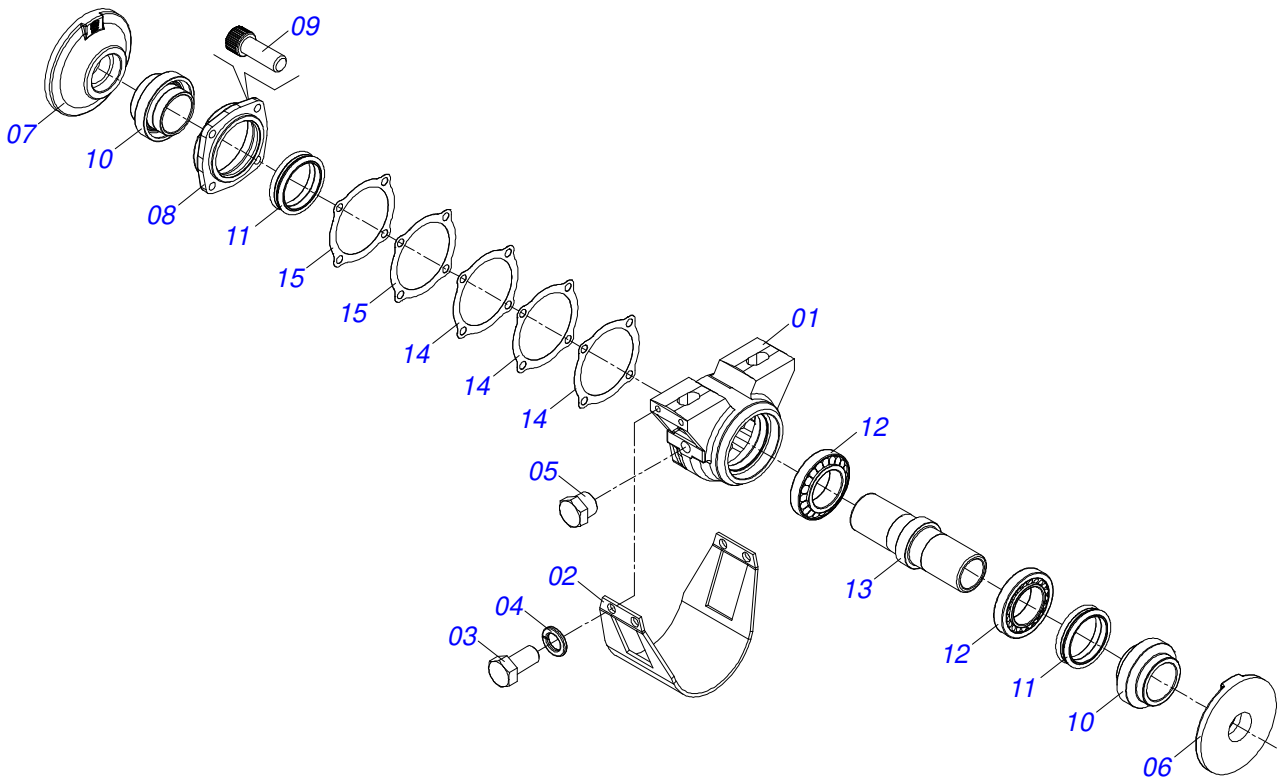

Item	Code	Description	See page	QT
01	0502010717	HOUSING DM		01
02	0511010829	BEARING GUARD		01
03	0503011334	BOLT 3/8 UNC X 3/4 CS G.5 ZN		04
04	0503011443	3/8" SPRING WASHER		04
05	0503010856	OIL PLUG		02
06	0502010715	INNER FLANGE		01
07	0502010694	OUTER FLANGE		01
08	0502020424	HOUSING CAP		01
09	0503010134	3/8" X 1" BOLT		04
10	0502010731	SEAL RETAINER		02
11	0503030026	SEAL LP JB-253		02
12	0503010031	368A/362A ROLLER BEARING		02
13	0502040444	AXLE		01
14	0503030013	4.4" X 3.5" X 0.004" JOINT		03
15	0503030684	4.4" X 3.5" X 0.004" JOINT		02