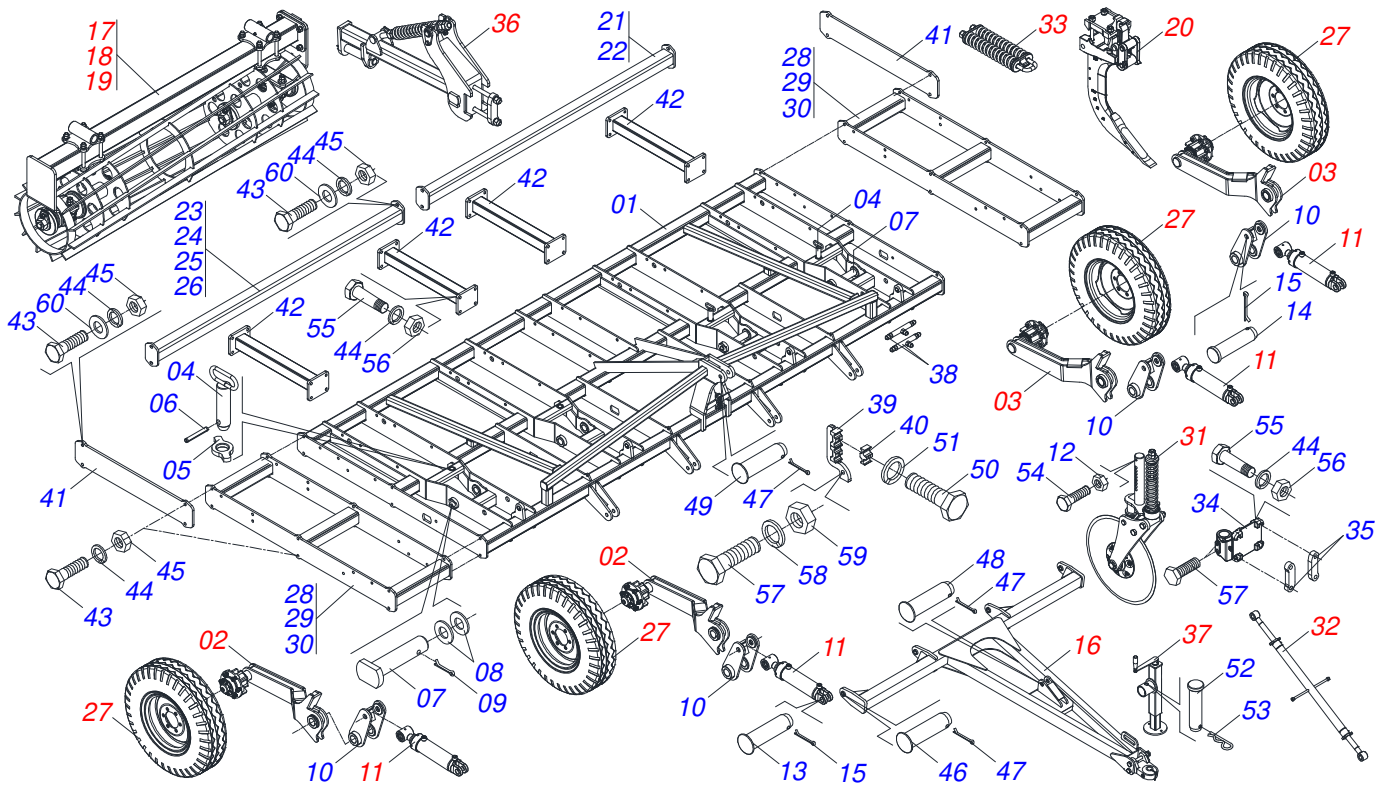

Item	Code	Description	See page	17	19	21	23
01	0521064936	FRAME 17-21H		01	01	01	01
02	0511053317	RIGHT WHEEL ASSY	3	02	02	02	02
03	0511053318	LEFT WHEEL ASSY	4	02	02	02	02
04	0521064086	ADJUSTMENT WHEEL		04	04	04	04
05	0541018672	COUNTERNUT		04	04	04	04
06	0503010839	03"X 0.6" SPRING PIN		04	04	04	04
07	0521063252	50,85 X 332 AXLE		04	04	04	04
08	0521015342	WASHER SPACER		08	08	08	08
09	0503010073	3/8 X 3-1/2 COTTERPIN		04	04	04	04
10	0521064087	CARRYING-WHEELS PIVOT		04	04	04	04
11	0521045737	HYDRAULIC CILINDER 44,45 X 85,72 X 515 X 205	10	04	04	04	04
12	0503010026	3/8" NUT		17	19	21	23
13	0521012538	1.2" X 3.5" COUPLING SHAFT		04	04	04	04
14	0521010547	1.2" X 6.5" COUPLING SHAFT		04	04	04	04
15	0503010523	1/4" X 2" COTTERPIN		08	08	08	08
16	0521043174	DRAWBAR ASSY		01	01	01	01
17	0521045127	BREAK ROLLER	19	00	00	02	00
18	0521045128	CAGE ROLLER ASSEMBLY	20	03	01	02	04
19	0521045129	BREAK ROLLER	21	00	02	00	00
20	0521041963	ROD WITH ARM/DISARMENT	8	17	19	21	23
21	0521065573	EXTENSION		01	00	00	00
22	0521065572	EXTENSION		00	01	00	00
23	0521065570	EXTENSION		00	00	01	00
24	0521065739	EXTENSION		00	00	00	01
25	0521065741	EXTENSION		00	00	00	01
26	0521065740	EXTENSION		00	00	01	00
27	0503062010	750 X 16-12L ASSY WHEEL AND TIRE		04	04	04	04
28	0521064117	EXTENSION		00	02	00	00
29	0521064120	EXTENSION		00	00	02	00
30	0521064135	EXTENSION		00	00	00	02
31	0521045333	BLADE DISC 20	13	17	19	21	23