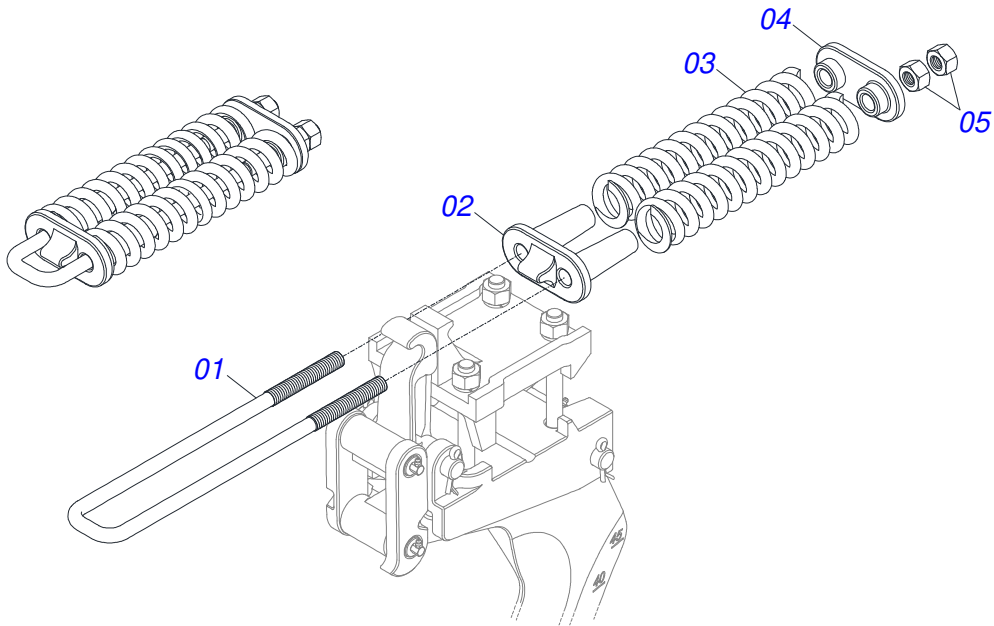

Item	Code	Description	See page	QT
01	0521015426	3/4" X 18" FASTENER		01
02	0502011860	SPRING LOWER SUPPORT		01
03	0503031575	2.5"X 12" X 0.5" COMPRESSION SPRING		02
04	0502011866	SPRING UPPER SUPPORT		01
05	0503010014	3/4" NUT		04