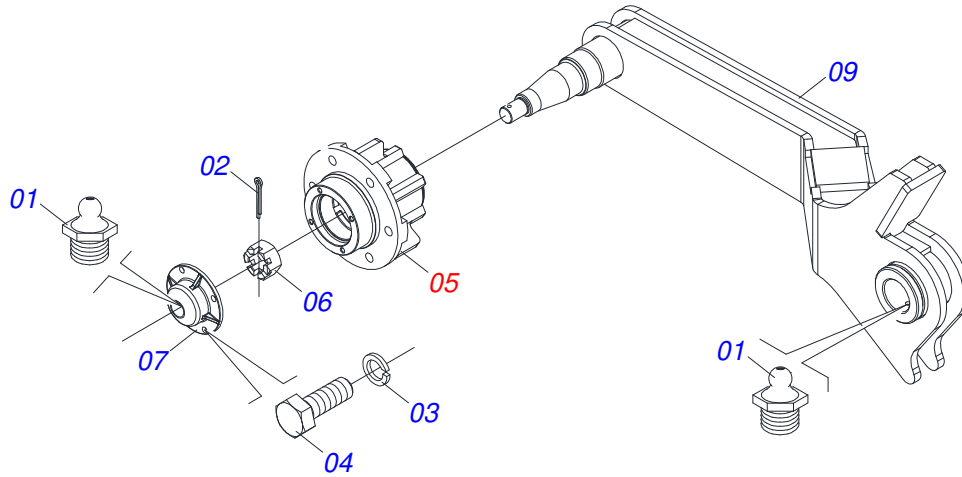

Item	Code	Description	See page	QT
001	0503010002	1800 GREASE FITTING		02
002	0503010018	5/32 X 1-1/2 COTTERPIN		01
003	0503011444	SPRING WASHER		04
004	0503010358	5/16" X 5/8" BOLT		04
005	0501051142	CARRYING WHEEL HUB	6	01
006	0503030009	1" CASTLE NUT		01
007	0502020591	PROTECCION COVER		01
008	0501016545	FLAT WASHER		01
009	0521064084	WHEELS RIGHT EST/MATIC 300		01