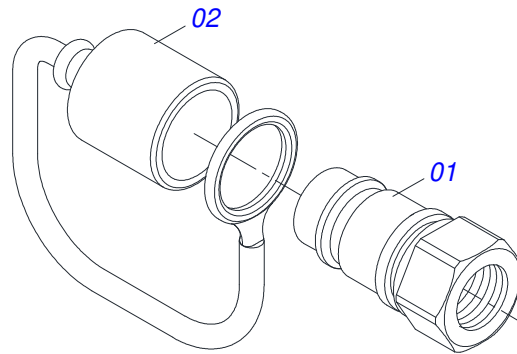

Item	Code	Description	See page	QT
01	0503011627	MALE QUICK COUPLER AGR 1/2 NPT		01
02	0503011882	MALE QUICK COUPLER CAP		01