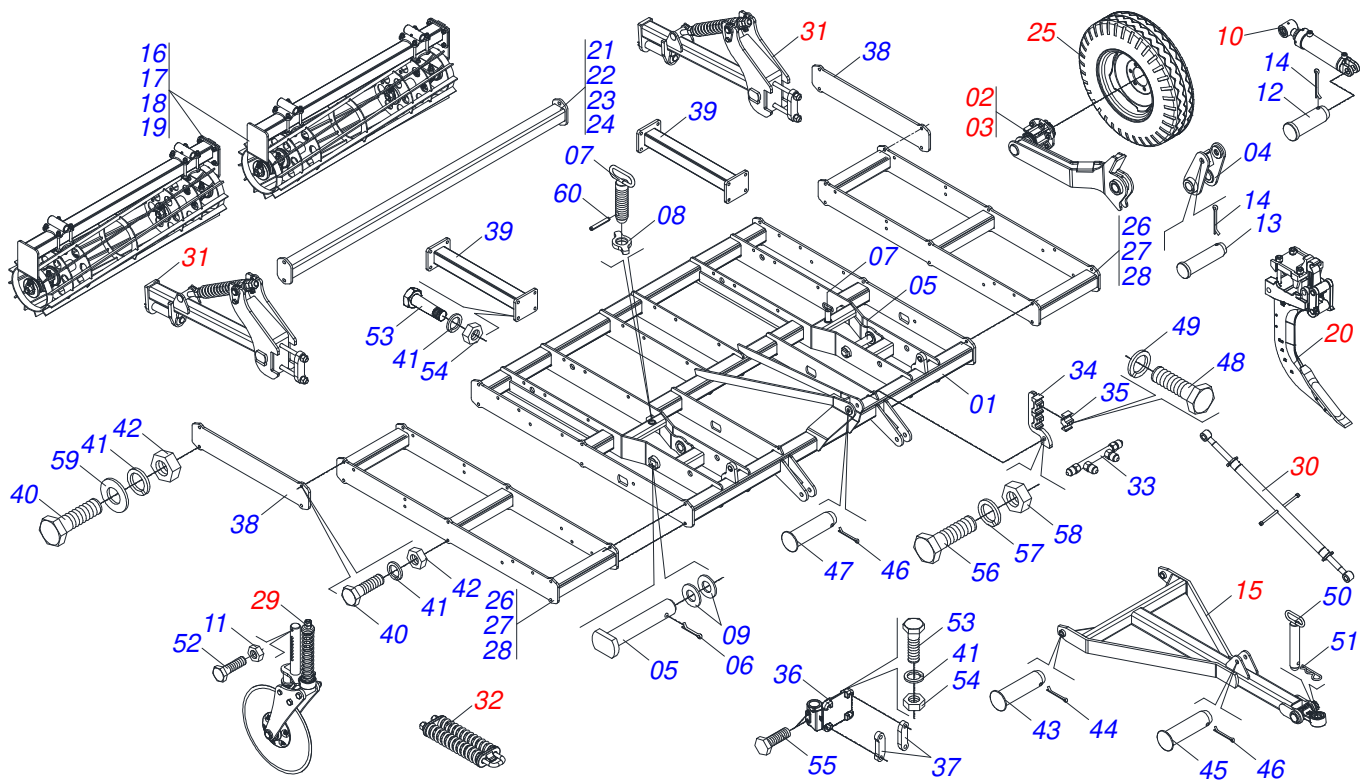

INDEX

0909091853	FRAME 9/11/13/15 H	1
0909091854	FRAME 17/19/21/23 H	2
0511053317	RIGHT WHEEL ASSY	3
0511053318	LEFT WHEEL ASSY	4
0909094642	WHEEL ASSY	5
0501051142	CARRYING WHEEL HUB	6
0511048088	DRAWBAR JACK	7
0521041963	ROD WITH ARM/DISARMENT	8
0501052885	3/4 UNC X 450 FASTENER ASSY	9
0521045737	HYDRAULIC CILINDER 44,45 X 85,72 X 515 X 205	10
0521040915	HYDRAULIC CYLINDER 44,45 X 85,7 X 515 X 203	11
0521040391	HYDRAULIC CYLINDER 53,98 X 101,6 X 515 X 203	12
0521045333	BLADE DISC 20	13
0511058648	HUB WITH 20" DISC BLADE	14
0521044408	DRAWBAR WITH HITCH	15
0501047356	ESTABILIZER ASSY	16
0501054088	DRAWBAR STABILIZER ASSEMBLY	17
0521045085	BREAKER ROLLER ARM ASSY	18
0521045127	BREAK ROLLER	19
0521045128	CAGE ROLLER ASSEMBLY	20
0521045129	BREAK ROLLER	21
0521044951	BREAK ROLLER	22
0501042180	BEARING DUROMARK OL 192,5 X 1.1/4 IT	23
0909091851	HYDRAULIC CIRCUIT WITH SEED BOX	24
0909091852	HYDRAULIC CIRCUIT WITH SEED BOX	25
0501053834	MALE QUICK COUPLER	26

Item	Code	Description	See page	QT
01	0511053317	RIGHT WHEEL ASSY	3	01
02	0511053318	LEFT WHEEL ASSY	4	00
03	0503010002	1800 GREASE FITTING		02
04	0503010018	5/32 X 1-1/2 COTTERPIN		01
05	0503011444	SPRING WASHER		04
06	0503010358	5/16" X 5/8" BOLT		04
07	0501051142	CARRYING WHEEL HUB	6	01
08	0503030009	1" CASTLE NUT		01
09	0502020591	PROTECCION COVER		01
10	0501016545	FLAT WASHER		01

Item	Code	Description	See page	QT
01	0521040915	HYDRAULIC CYLINDER 44,45 X 85,7 X 515 X 203	11	02
02	0521040391	HYDRAULIC CYLINDER 53,98 X 101,6 X 515 X 203	12	02
03	0501072676	OIL DISTRIBUTOR BODY		02
04	0501010617	3/4" NIPPLE		08
05	0503010190	2-114 N 3006-9B O'RING		08
06	0501080025	3/8 X 1400 TR-TC HOSE		02
07	0501081108	3/8 X 1400 TC-TC HOSE		02
08	0501080515	HOSE 3/8 X 3400 TR-TC		02
09	0501080509	TR-TM HOSE ASSY		02
10	0501053834	MALE QUICK COUPLER	26	02